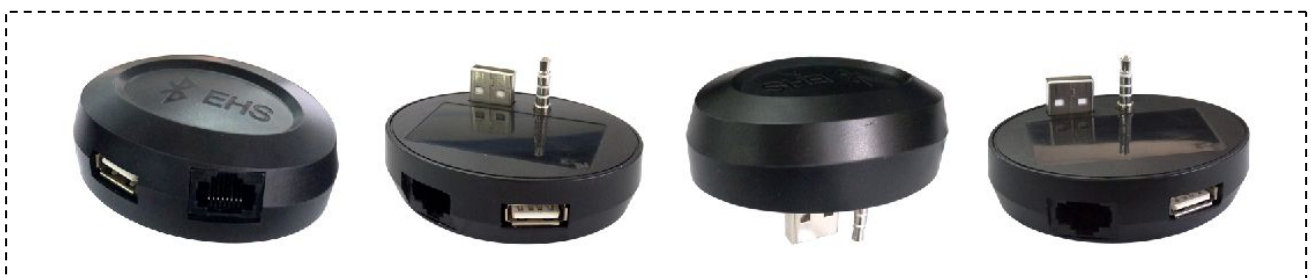

Bluetooth and Wireless Headset Adapter Module

BWM36

BWM36 is Integrating with the Bluetooth、Wireless headset adapter and USB charging. It can compatible with 3xx/4xx/6xx series IP Phone, the hardware/software version must exceed Rev 2.3.0/3.2.0.0. BWM36 doesn't need to install and can be used directly, plug and play, no installation ,low cost, stable performance and powerful function.

NOTE: Bluetooth and Wireless Headset feature cannot using in the same time.

Bluetooth Features

- >Support wideband audio
- >Operating distance: 10 meters, Optimum distance: 3~5 meters(6~8 feet)
- >Answer incoming calls through Bluetooth headset
- >Terminate calls through Bluetooth headset
- >Adjusts the volume through Bluetooth headset
- >Transmitted power: Class 2
- >Bluetooth frequency range: 2.402GHZ-2.480GHZ
- >Symbol rate: 3Mbit/sec

Wireless Headset Features

- >Answer incoming call through remote wireless headset
- >Terminate calls using remote wireless headset
- >Compatible with Jabra, Plantronics etc.

Bluetooth and Wireless Headset Adapter - BWM36

Package Features

- > Qty/CTN: 10 PCS
- > N.W/CTN: 0.1KG
- > G.W/CTN: 1.1KG
- > Carton MEAS: 275*215*90mm

Physical Features

- > USB Charging(DC 5V)
- > Accessories: RJ45 Cord、3.5mm-RJ45 Cord、RJ9 Cord

EScene COMMUNICATION CO.,LTD.