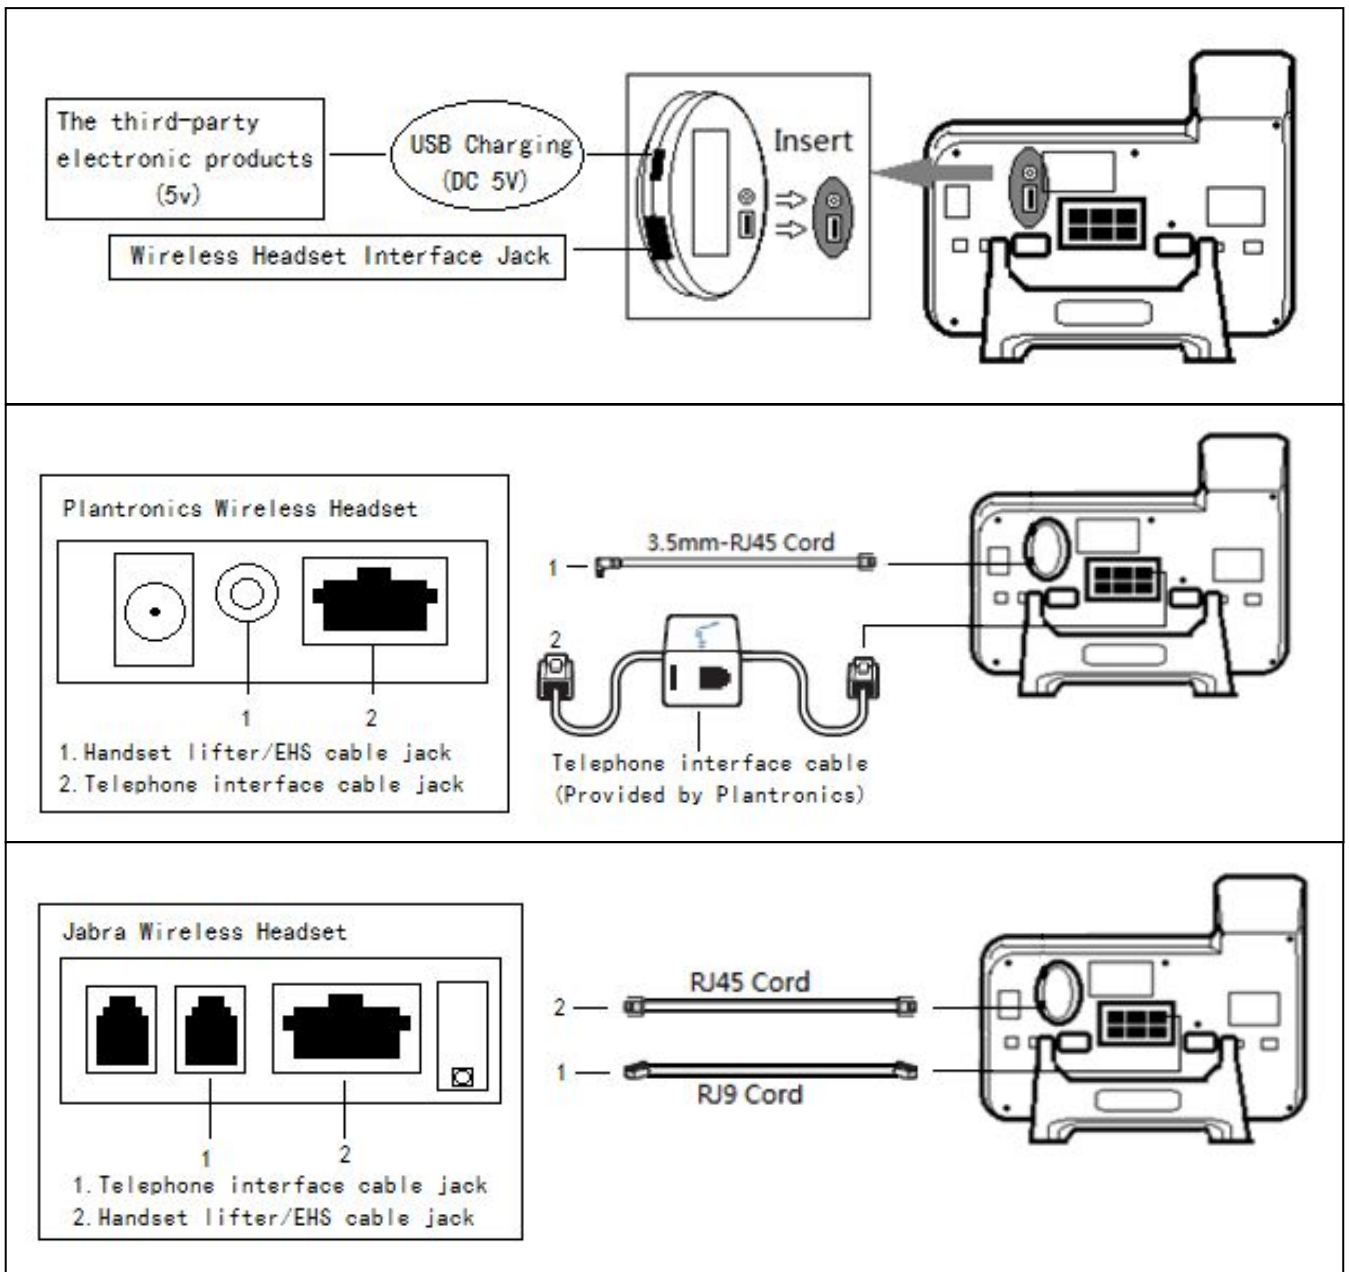

Package Features

- > Qty/CTN: 10 PCS
- > N.W/CTN: 0.1KG
- > G.W/CTN: 1.1KG
- > Carton MEAS: 275*215*90mm

Physical Features

- > USB Charging(DC 5V)
- > Accessories: RJ45 Cord、3.5mm-RJ45 Cord、RJ9 Cord

EScene COMMUNICATION CO.,LTD.